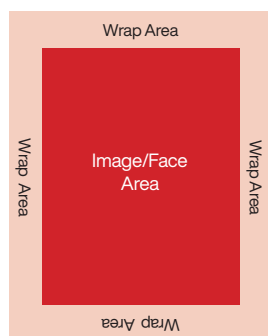

Realestate Board Specifications

updated 7 March 2023

ALL MEASUREMENTS ARE WIDTH x HEIGHT

WRAP AROUND BOARD

BOARD SIZE	DOCUMENT SIZE (Wraps: 12.5mm all edges)	
3x4 900 x 1200mm	Print area	250mm(w) x 325mm(h)
	Image/Face area	225mm(w) x 300mm(h)
3x6 900 x 1800mm	Print area	250mm(w) x 475mm(h)
	Image/Face area	225mm(w) x 450mm(h)
3x8 900 x 2400mm	Print area	250mm(w) x 625mm(h)
	Image/Face area	225mm(w) x 600mm(h)
4x3 1200 x 900mm	Print area	325mm(w) x 250mm(h)
	Image/Face area	300mm(w) x 225mm(h)
4x6 1200 x 1800mm	Print area	325mm(w) x 475mm(h)
	Image/Face area	300mm(w) x 450mm(h)
4x8 1200 x 2400mm	Print area	325mm(w) x 625mm(h)
	Image/Face area	300mm(w) x 600mm(h)
6x4 1800 x 1200mm	Print area	475mm(w) x 325mm(h)
	Image/Face area	450mm(w) x 300mm(h)
8x4 2400 x 1200mm	Print area	625mm(w) x 325mm(h)
	Image/Face area	600mm(w) x 300mm(h)
BOARD SIZE	DOCUMENT SIZE (Wraps: 21.25mm left & right, 12.5mm top & bottom)	
6x8 1800 x 2400mm	Print area	492.5mm(w) x 625mm(h)
	Image/Face area	450mm(w) x 600mm(h)
8x6 2400 x 1800mm	Print area	642.5mm(w) x 475mm(h)
	Image/Face area	600mm(w) x 450mm(h)
BOARD SIZE	DOCUMENT SIZE (Wraps: 10mm all edges)	
18x8 5440 x 2330mm	Print area	1380mm(w) x 602.5mm(h)
	Image area	1360mm(w) x 582.5mm(h)

LIGHT WEIGHT BOARD

BOARD SIZE	DOCUMENT SIZE (Wraps: 26.25 all edges)	
6x6 1800 x 1800mm	Print area	500mm(w) x 500mm(h)
	Image/Face area	447.5mm(w) x 447.5mm(h)

PLEASE NOTE:

Print and image area sizes are at quarter size (25%).
Do not place any text flush against edge of image/face area.

LOW LUX™ ILLUMINATED BOARD

BOARD SIZE	DOCUMENT SIZE (Wraps: 32.5mm all edges)	
4x8 1200 x 2400mm	Print area	365mm(w) x 665mm(h)
	Image/Face area	300mm(w) x 600mm(h)
6x8 1800 x 2400mm	Print area	515mm(w) x 665mm(h)
	Image/Face area	450mm(w) x 600mm(h)